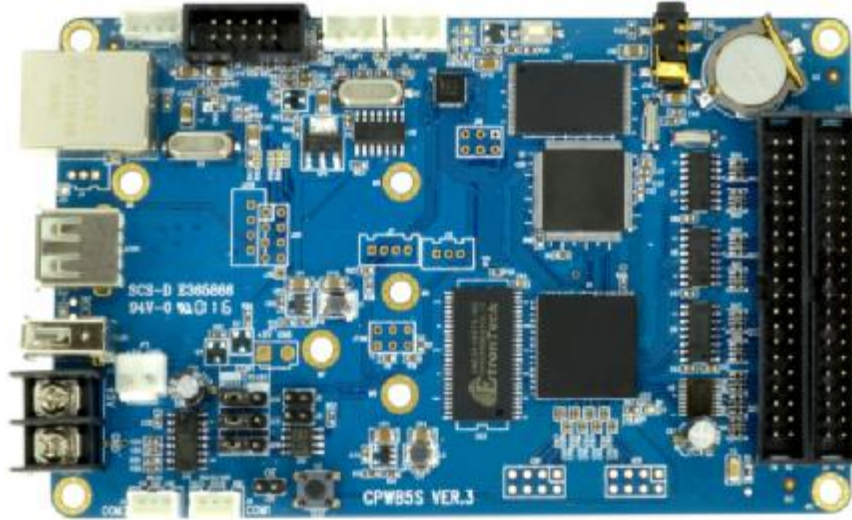

## C-Power 5 series full color controller

C-Power5 series card is the newly released newest asynchronous full color controller of Shenzhen Lumen Electronics Co.,ltd. It is more powerful with lower price, which make them much higher cost-performance and more competitive in the market.

C-Power5 series controller: **C-Power50A(TCP/IP and USB version)**; **C-Power51A(WIFI version)**;  
**C-Power54A (4G version)**

Application field:

advertise, bus and bus station, transportation, weather, school, marketplace, custom, high-way, charge station, hospital and etc.

Features:

- Ø 256~ 4096 grade grey-scale is optional , high scan frequency.
- Ø With smart setting function, support indoor and outdoor all kinds of LED display(including erect display, cross display and etc).
- Ø Various program types such as video, animation, picture, Word/Excel, text and etc.
- Ø Up to 10 windows could be divided freely and simultaneously play with different action modes; each window can set flickering window frame.
- Ø More than 60 effects for text and picture, such as: snow fall, mosaic, slide zebra, fan open and etc.
- Ø Powerful typesetting function ,text program edit in any language, font and size, display position can be randomly adjusted.
- Ø Analogue, digital world clock, Time counter (count up/ count down); temperature, humidity program and etc.
- Ø Text, Clock program can set "transparent", and overlay to picture or video and etc.
- Ø External GPS module, achieve synchronous timing function.
- Ø The card can be re-store different fond library and can be changed free, such as English, Chinese (simplified or traditional), Japanese, Korean and etc. Up to 8 different font libraries can be stored on board.